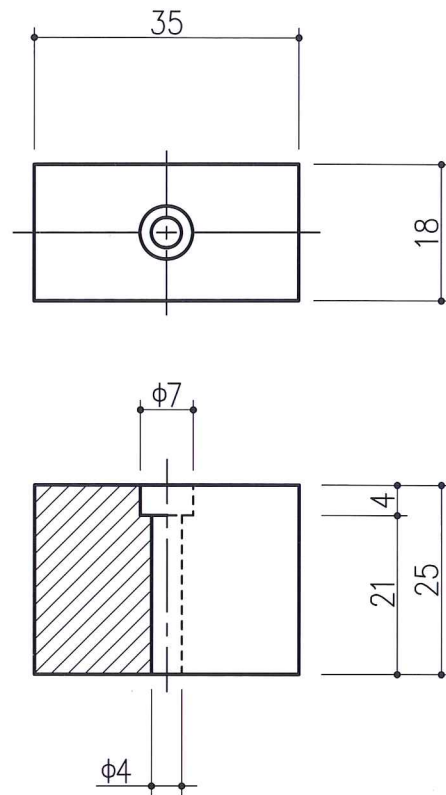

GA-63

a25, b35, c18

EPDM ライトグレー