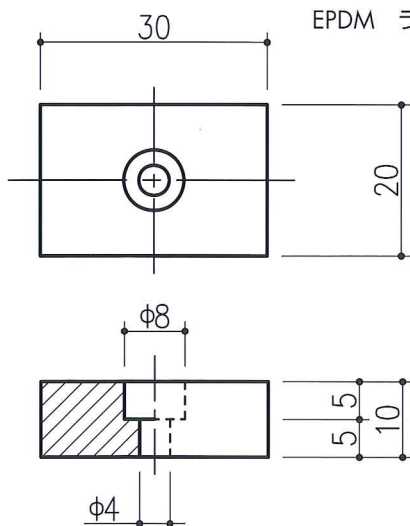

GA-46

a10, b30, c20

EPDM ライトグレー