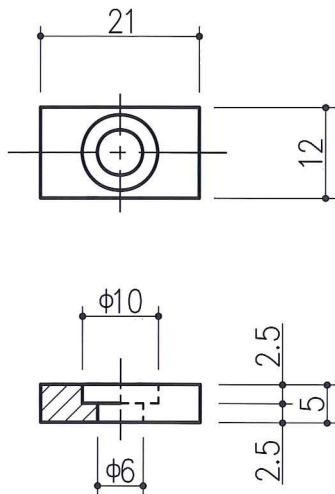

GA-37

a5, b21, c12

EPDM ライトグレー