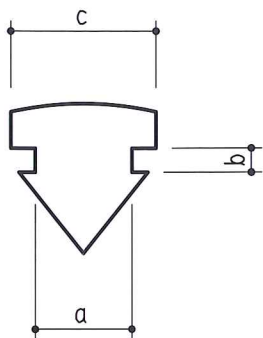

プッシュタイプ

GA-59	a4, b1.5, c11
EPDM ライトグレー	

GA-60	a4, b1.5, c10
EPDM ライトグレー	

GA-21	a4, b4.5, c12
EPDM ライトグレー	

GA-12	a5, b3.5, c10
EPDM ライトグレー	

GA-20	a4, b3, c12
EPDM ライトグレー	

GA-14	a5, b2, c11	GA-10	a5, b1.5, c15
EPDM ライトグレー 		EPDM ライトグレー 	
GA-73	a5, b2.5, c12	GA-15	a5, b2, c15
EPDM ライトグレー 		EPDM ライトグレー 	
GA-11	a5, b1.5, c15	GA-40	a5, b2, c15
EPDM ライトグレー 		EPDM ライトグレー 	

ビス止タイプ(円柱)

<p>GA-24</p>	<p>a16, b7.5, c2.5</p>
<p>EPDM ライトグレー</p> <p>Detailed cross-section diagram for GA-24. The outer diameter is $\phi 16$ and the inner diameter is $\phi 10$. The hole diameter is $\phi 2.5$. The vertical dimensions are 4.5, 7.5, and 3.</p>	
<p>GA-8</p>	<p>a12, b5.5, c4</p>
<p>EPDM ライトグレー</p> <p>Detailed cross-section diagram for GA-8. The outer diameter is $\phi 12$ and the inner diameter is $\phi 8$. The hole diameter is $\phi 4$. The vertical dimensions are 3.5, 5.5, and 2.</p>	
<p>GA-7</p>	<p>a18, b6, c4</p>
<p>EPDM ライトグレー</p> <p>Detailed cross-section diagram for GA-7. The outer diameter is $\phi 18$ and the inner diameter is $\phi 11$. The hole diameter is $\phi 4$. The vertical dimensions are 3, 6, and 3.</p>	
<p>GA-6</p>	<p>a15.5, b6, c4</p>
<p>EPDM ライトグレー</p> <p>Detailed cross-section diagram for GA-6. The outer diameter is $\phi 15.5$ and the inner diameter is $\phi 8.5$. The hole diameter is $\phi 4$. The vertical dimensions are 3, 6, and 3.</p>	
<p>GA-32</p>	<p>a18, b8, c2</p>
<p>EPDM ライトグレー</p> <p>Detailed cross-section diagram for GA-32. The outer diameter is $\phi 18$ and the inner diameter is $\phi 8$. The hole diameter is $\phi 2$. The vertical dimensions are 5, 8, and 3.</p>	