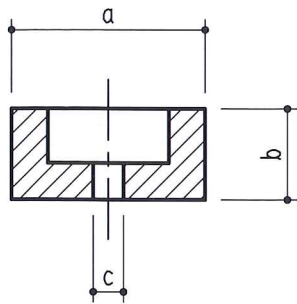

ビス止タイプ(円柱)

<p>GA-24</p>	<p>a16, b7.5, c2.5</p>
<p>EPDM ライトグレー</p> <p>Detailed cross-section diagram for GA-24. The outer diameter is $\phi 16$ and the inner diameter is $\phi 10$. The hole diameter is $\phi 2.5$. The vertical dimensions are 4.5, 7.5, and 3.</p>	
<p>GA-8</p>	<p>a12, b5.5, c4</p>
<p>EPDM ライトグレー</p> <p>Detailed cross-section diagram for GA-8. The outer diameter is $\phi 12$ and the inner diameter is $\phi 8$. The hole diameter is $\phi 4$. The vertical dimensions are 3.5, 5.5, and 2.</p>	
<p>GA-7</p>	<p>a18, b6, c4</p>
<p>EPDM ライトグレー</p> <p>Detailed cross-section diagram for GA-7. The outer diameter is $\phi 18$ and the inner diameter is $\phi 11$. The hole diameter is $\phi 4$. The vertical dimensions are 3, 6, and 3.</p>	
<p>GA-6</p>	<p>a15.5, b6, c4</p>
<p>EPDM ライトグレー</p> <p>Detailed cross-section diagram for GA-6. The outer diameter is $\phi 15.5$ and the inner diameter is $\phi 8.5$. The hole diameter is $\phi 4$. The vertical dimensions are 3, 6, and 3.</p>	
<p>GA-32</p>	<p>a18, b8, c2</p>
<p>EPDM ライトグレー</p> <p>Detailed cross-section diagram for GA-32. The outer diameter is $\phi 18$ and the inner diameter is $\phi 8$. The hole diameter is $\phi 2$. The vertical dimensions are 5, 8, and 3.</p>	