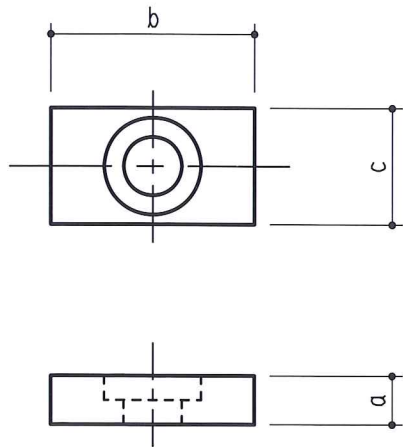

ビス止タイプ(角型)